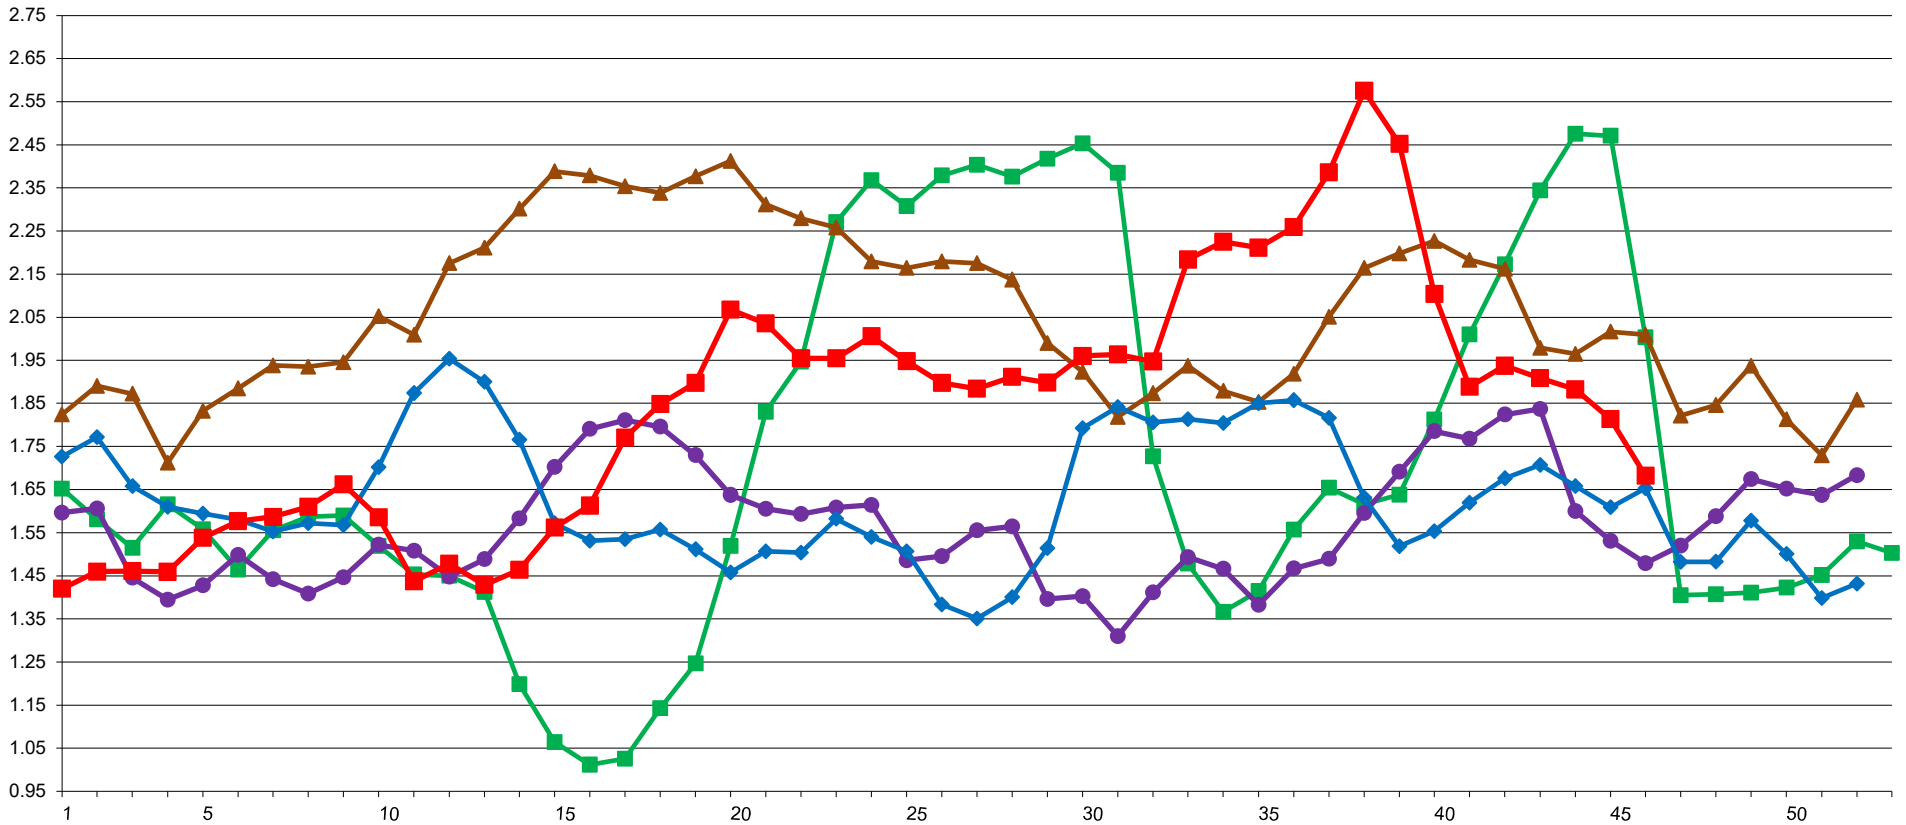

### CME Weekly Average Cash Barrel Prices

U.S. \$ PER POUND

11/15/2024 GRAPH USDA, DMN; SOURCE CME GROUP  
 USDA/AMS/Dairy Market News, Madison, Wisconsin, (608) 422-8587  
 Dairy Market News website: [www.ams.usda.gov/market-news/dairy](http://www.ams.usda.gov/market-news/dairy)

2020 2021 2022 2023 2024