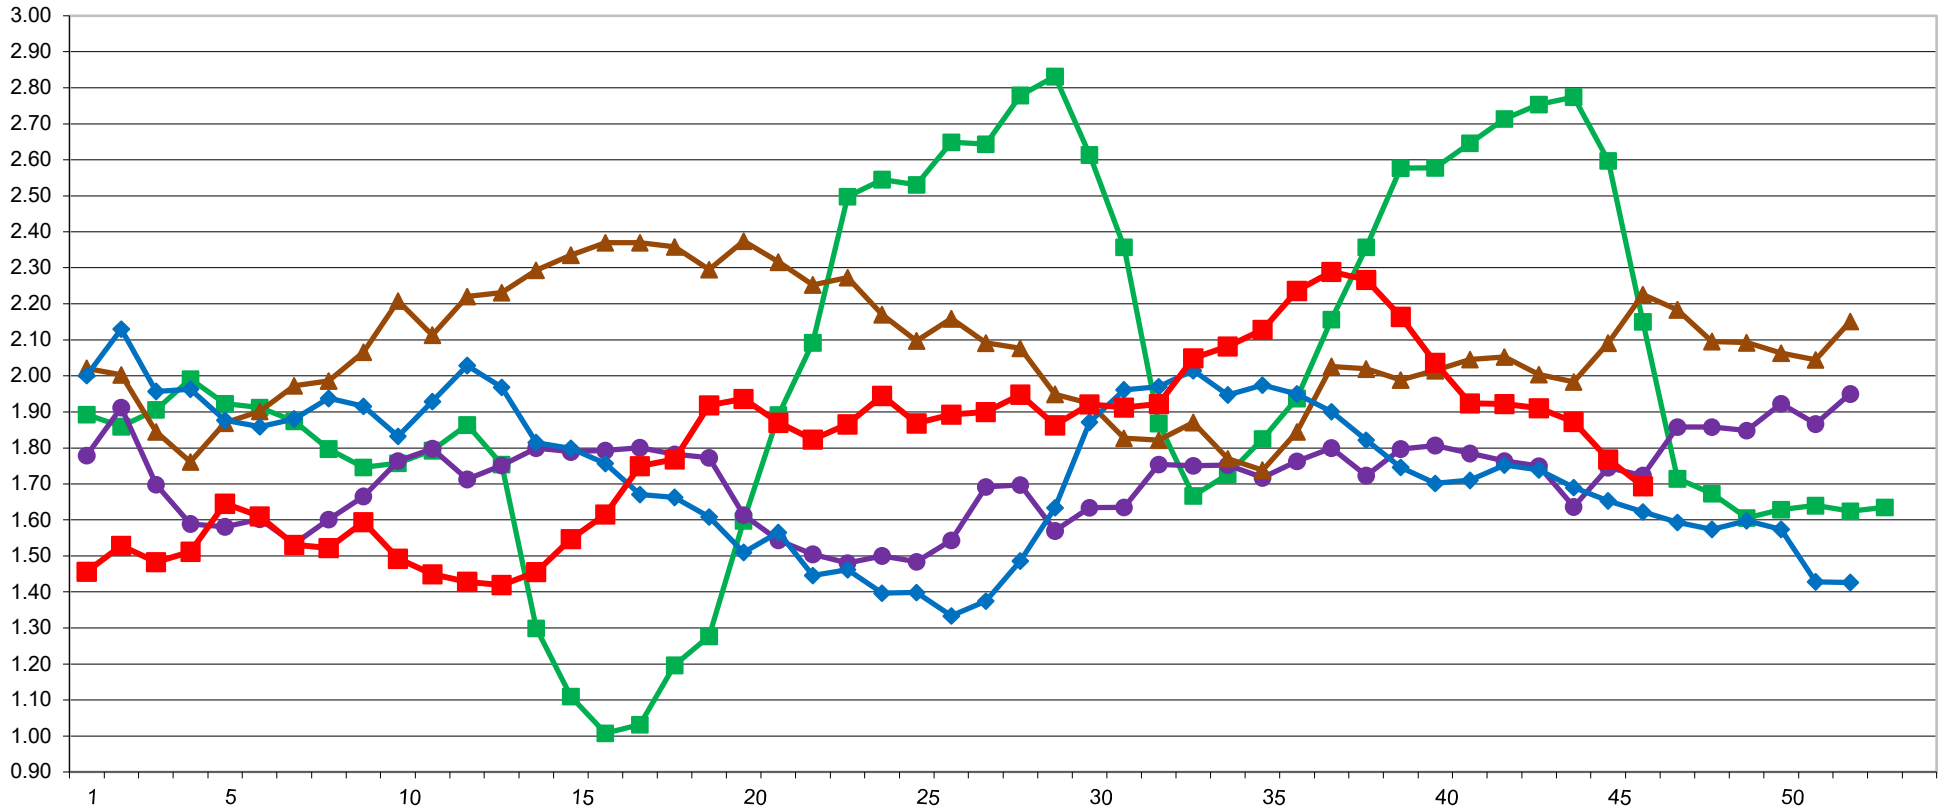

U.S. \$ PER POUND

### CME Weekly Average Cash Cheddar Block Prices

11/15/2024 GRAPH USDA, DMN; SOURCE CME GROUP  
USDA/AMS/Dairy Market News, Madison, Wisconsin, (608) 422-8587  
Dairy Market News website: [www.ams.usda.gov/market-news/dairy](http://www.ams.usda.gov/market-news/dairy)

■ 2020    ● 2021    ▲ 2022    ◆ 2023    ■ 2024