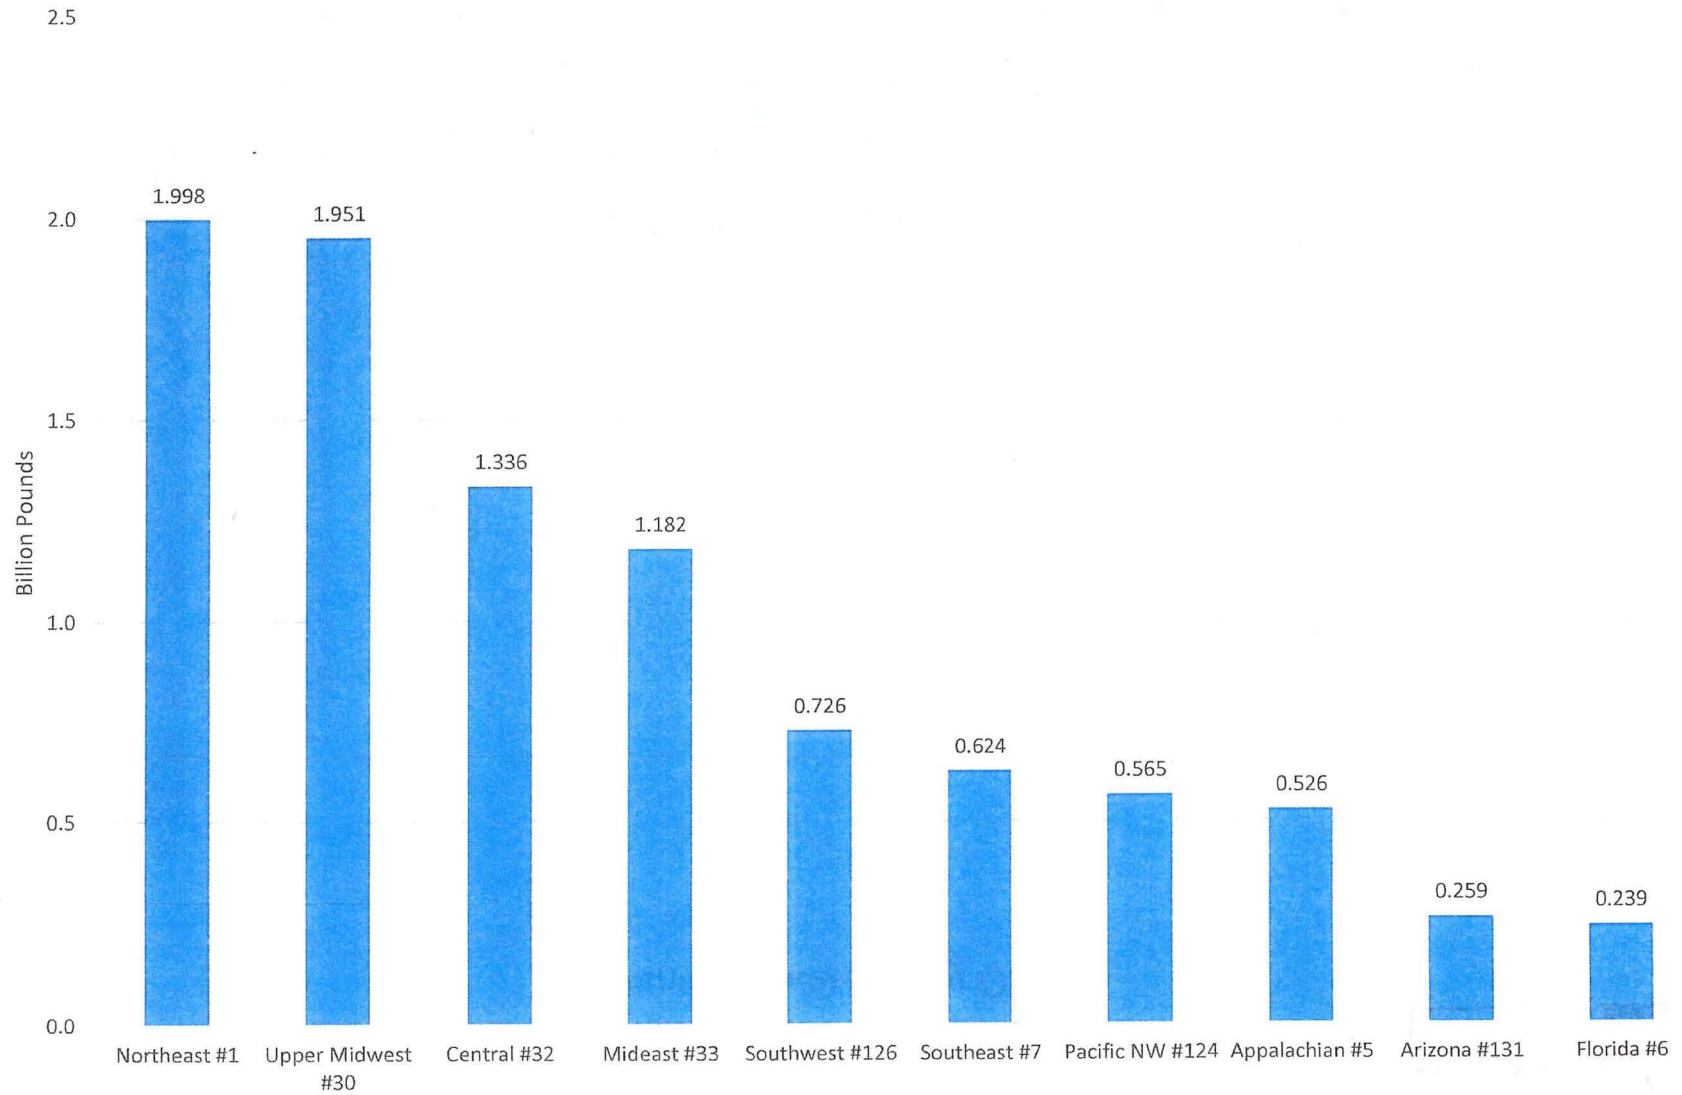

Dairy
EXHIBIT NO. 24
2/28/23 C. Beiling

Producer Milk Receipts-2000 Monthly Average by Order

Source: Federal Order 5