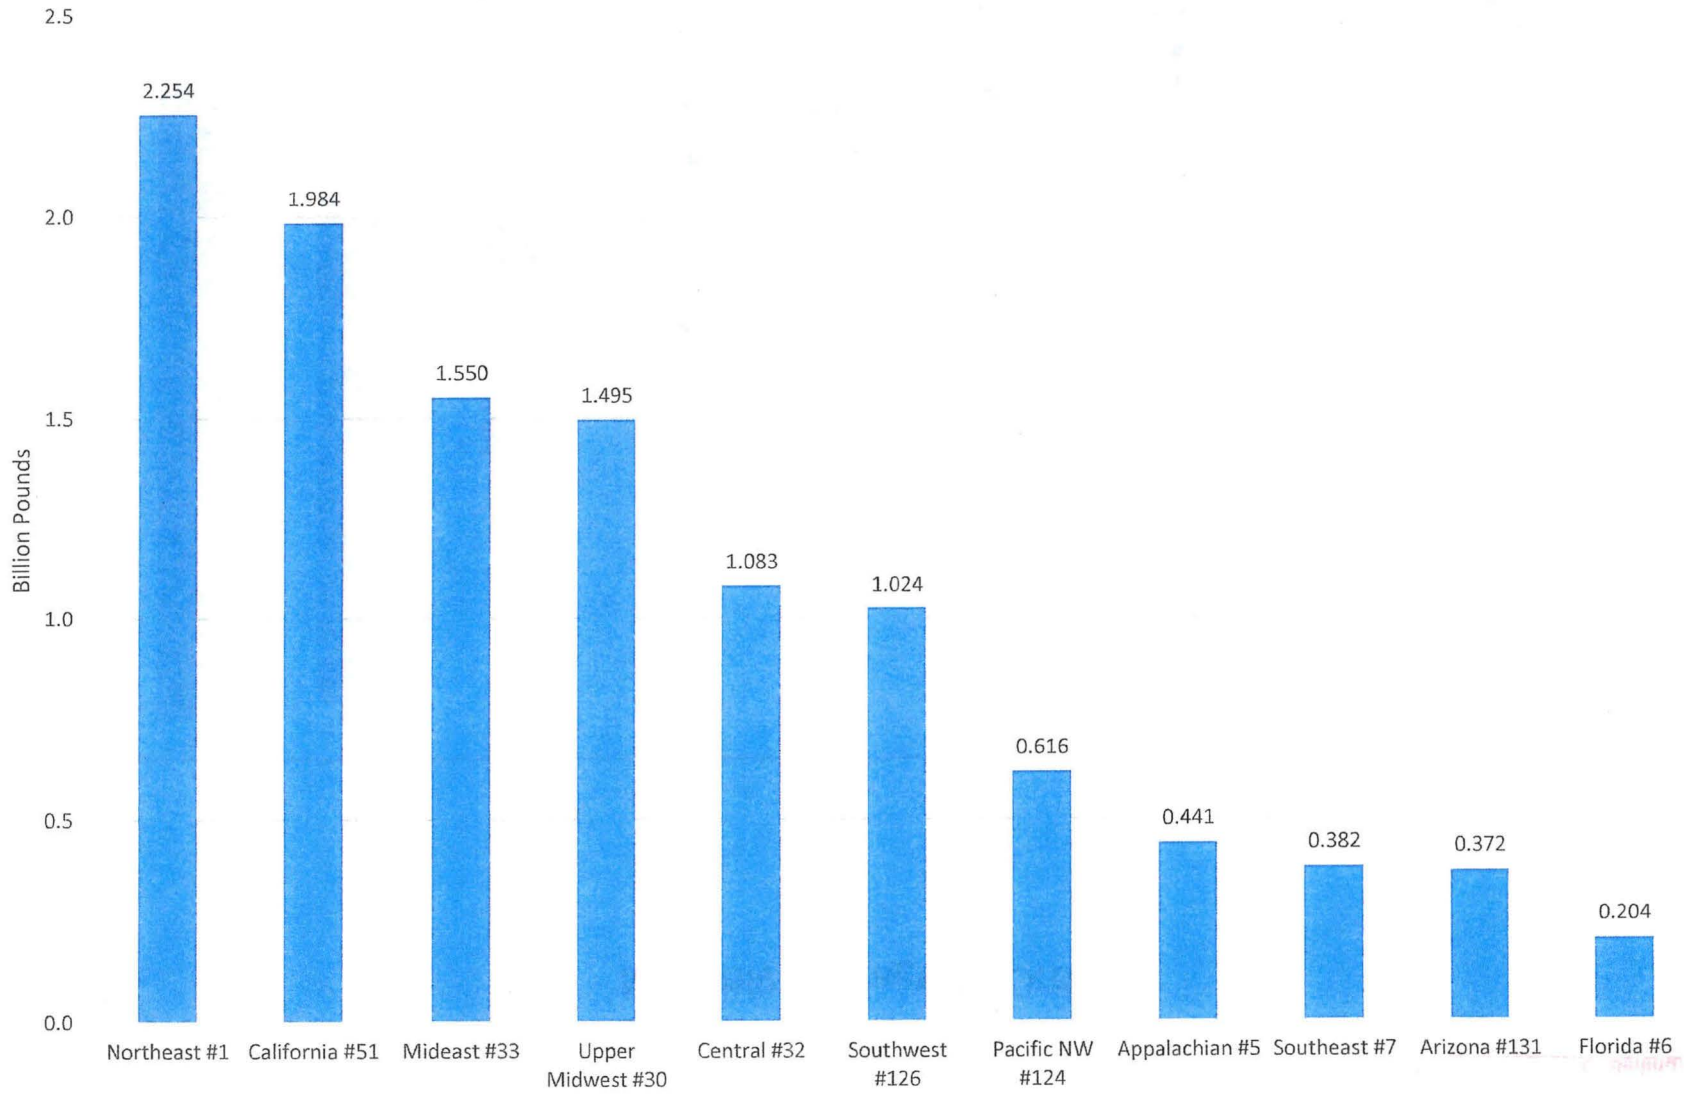

Dairy  
EXHIBIT NO. 27  
2/28/23 C. Belling

### Producer Milk Receipts - 2021 Monthly Average by Order

Source: Federal Order 5