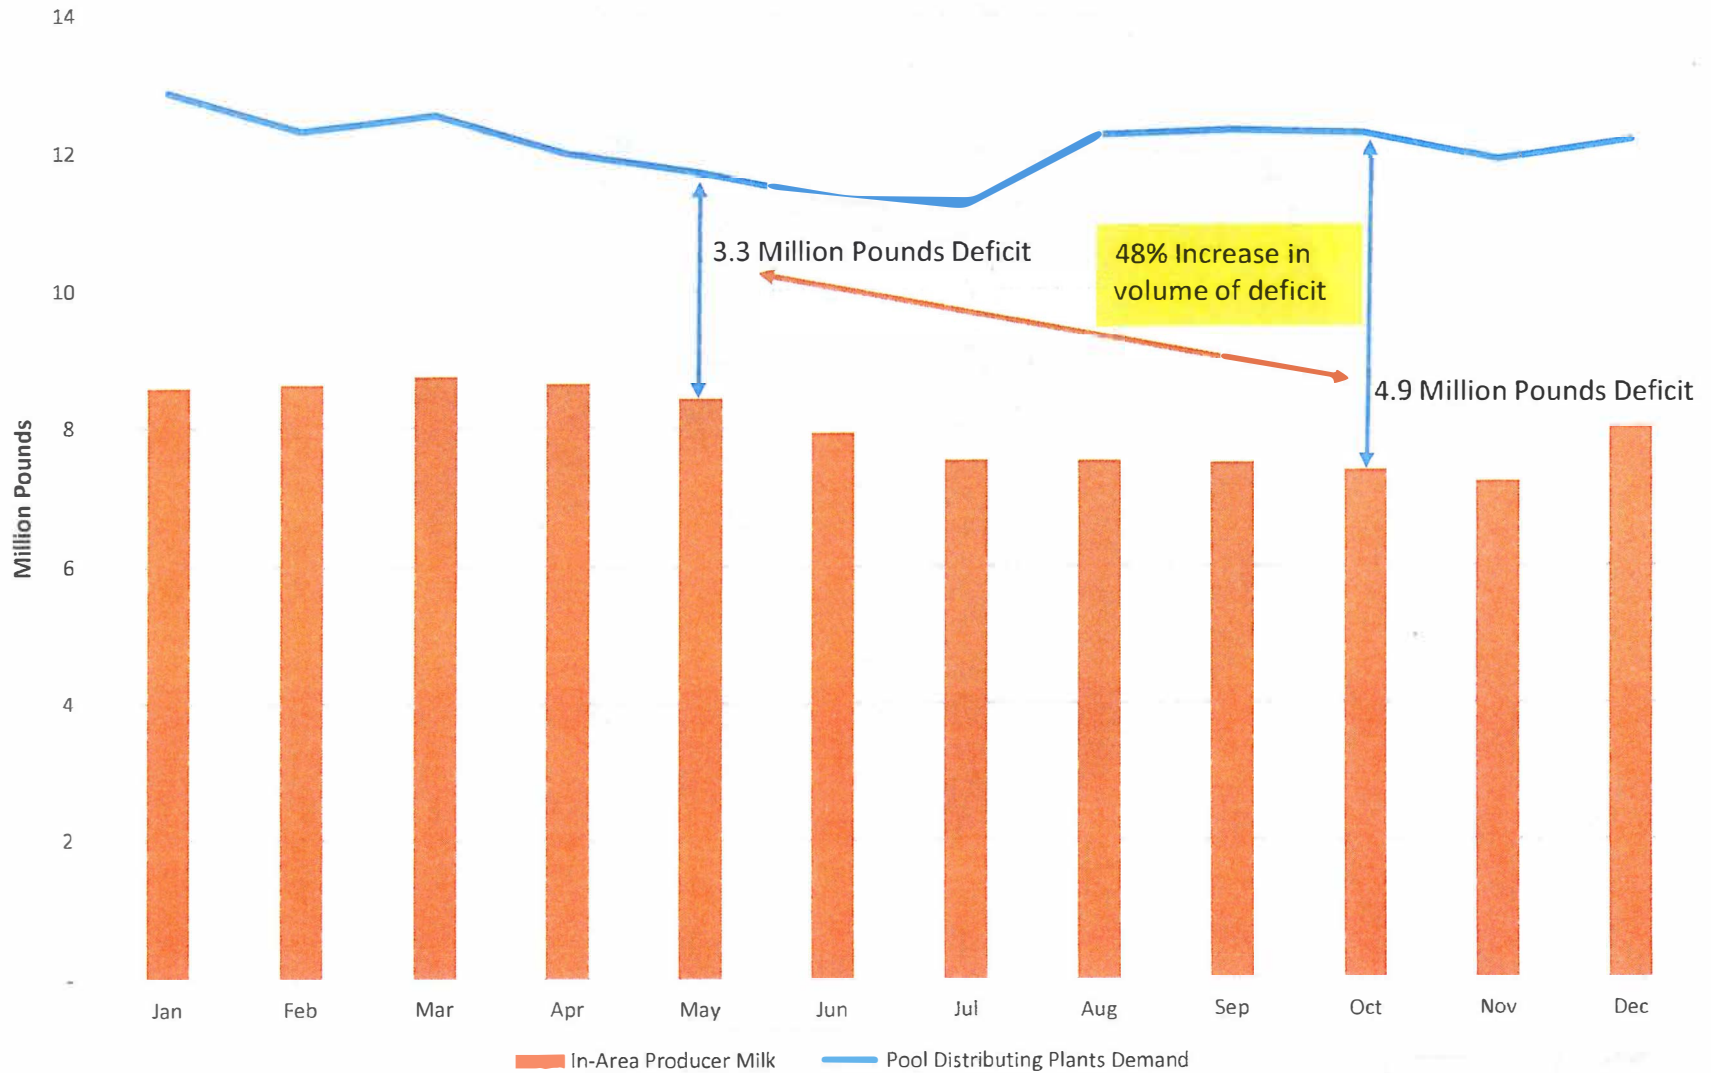

Dairy
EXHIBIT NO. 31
2/28/23 C. Beiling

FO 5 Daily Average In-Area Producer Milk and Pool Distributing Plant Demand 2019 - 2021

Source: Federal Order 5