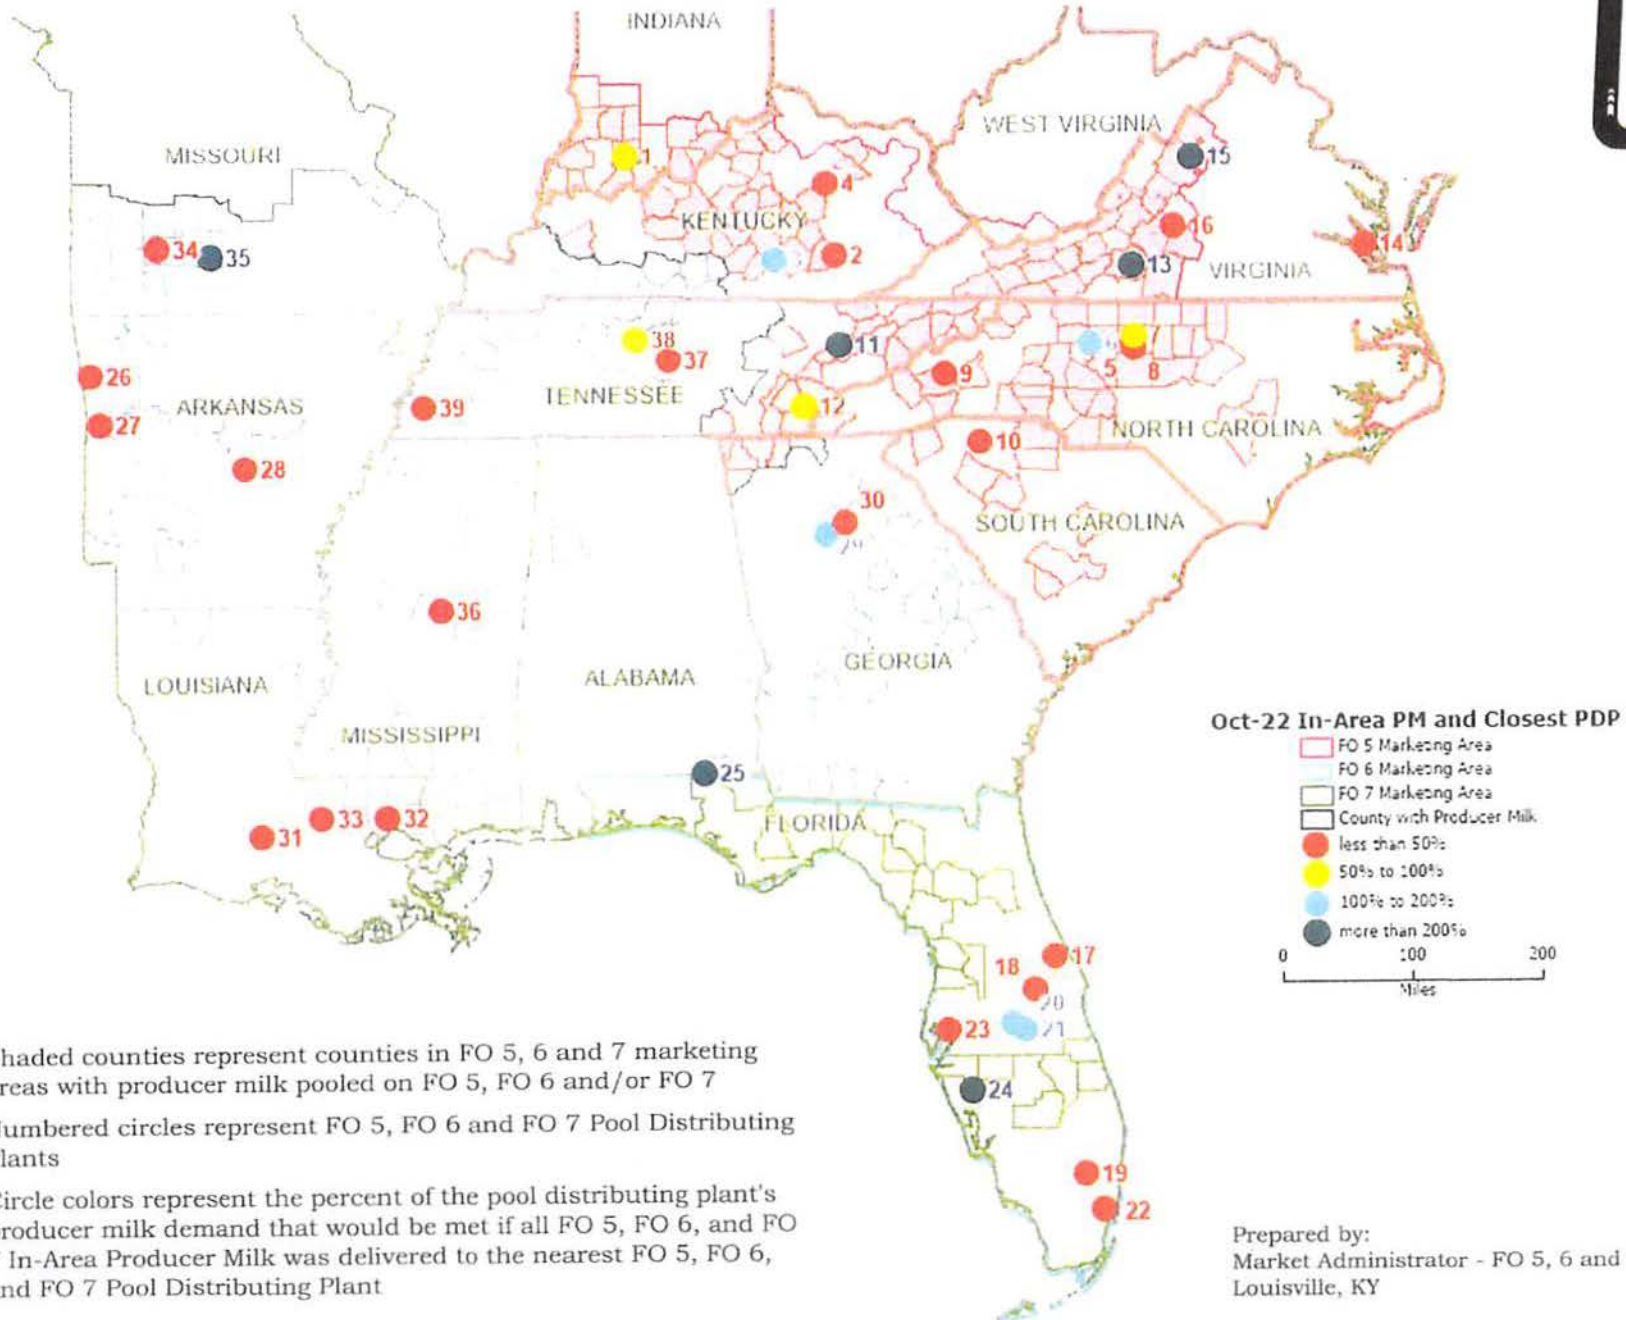

Federal Orders 5, 6 and 7
 In-Area Producer Milk and Pool Distributing Plants
 October 2022

EXHIBIT
 3/1/2023

- Shaded counties represent counties in FO 5, 6 and 7 marketing areas with producer milk pooled on FO 5, FO 6 and/or FO 7
- Numbered circles represent FO 5, FO 6 and FO 7 Pool Distributing Plants
- Circle colors represent the percent of the pool distributing plant's producer milk demand that would be met if all FO 5, FO 6, and FO 7 In-Area Producer Milk was delivered to the nearest FO 5, FO 6, and FO 7 Pool Distributing Plant