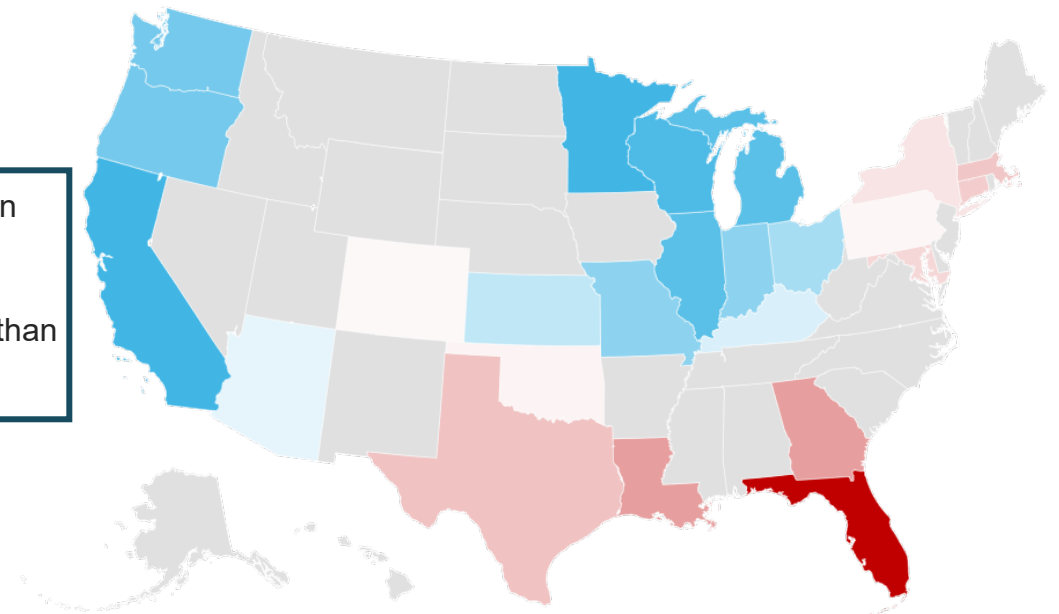

Class I differential and U.S. average retail packaged fluid milk price correlation

Retail price per gallon

Retail and Class I Differential comparisons against all-city medians

Retail price comparison by state

C-I differential comparison by state

Less than median
Greater than median

Powered by Bing
© GeoNames, Microsoft, TomTom

Powered by Bing
© GeoNames, Microsoft, TomTom

Note: USDA collects retail price data for multiple locations in Missouri, New York, Ohio, Pennsylvania and Texas; Retail prices and Class I differential values have been averaged for this visualization