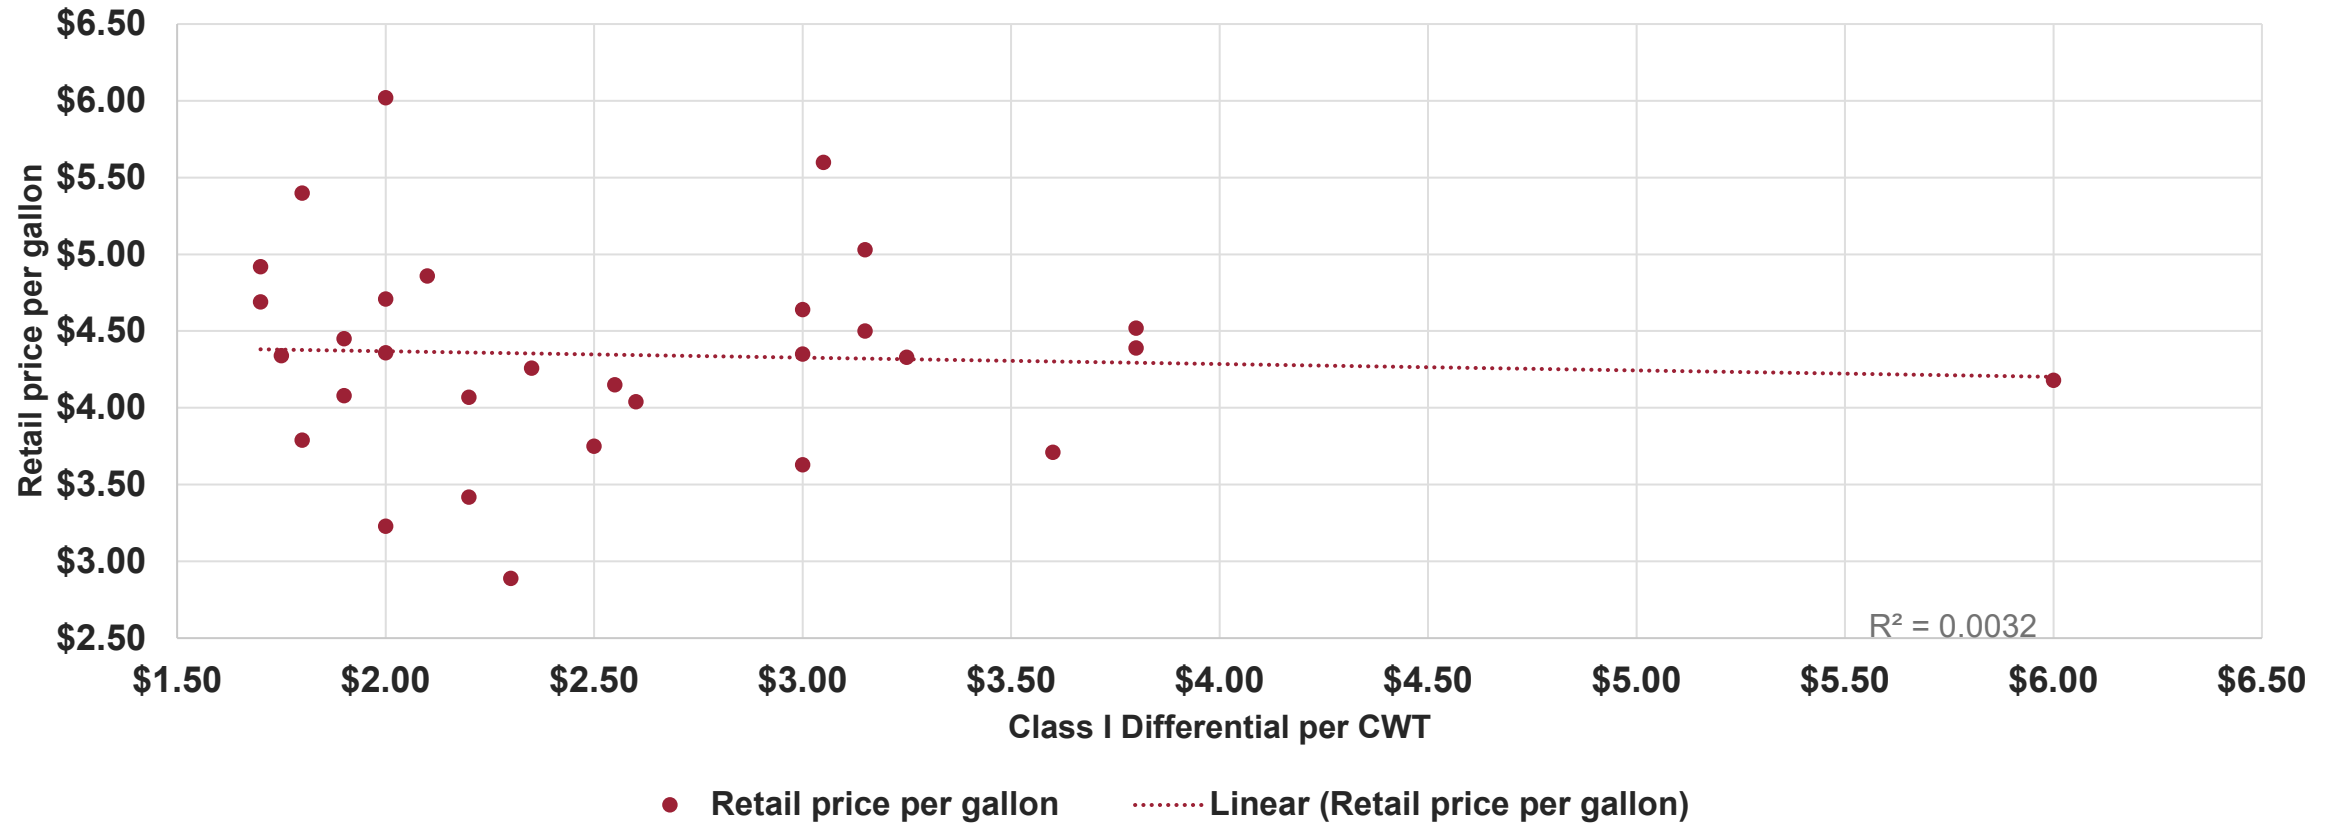

Class I differential and U.S. average retail packaged fluid milk price correlation

Retail price per gallon

Retail and Class I Differential comparisons against all-city medians

Retail price comparison by state

C-I differential comparison by state

Less than median
Greater than median

Powered by Bing
© GeoNames, Microsoft, TomTom

Powered by Bing
© GeoNames, Microsoft, TomTom

Note: USDA collects retail price data for multiple locations in Missouri, New York, Ohio, Pennsylvania and Texas; Retail prices and Class I differential values have been averaged for this visualization