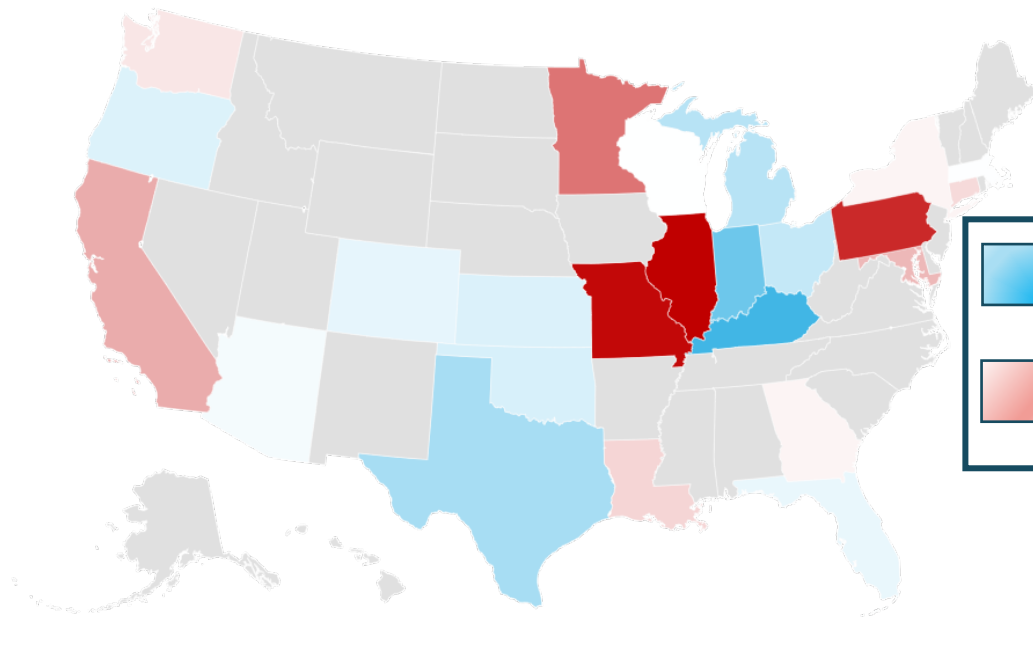

Class I differential and U.S. average retail packaged fluid milk price correlation

Retail price per gallon

Retail and Class I Differential comparisons against all-city medians

Retail price comparison by state

C-I differential comparison by state

Less than median
Greater than median

Powered by Bing
© GeoNames, Microsoft, TomTom

Powered by Bing
© GeoNames, Microsoft, TomTom

Note: USDA collects retail price data for multiple locations in Missouri, New York, Ohio, Pennsylvania and Texas; Retail prices and Class I differential values have been averaged for this visualization