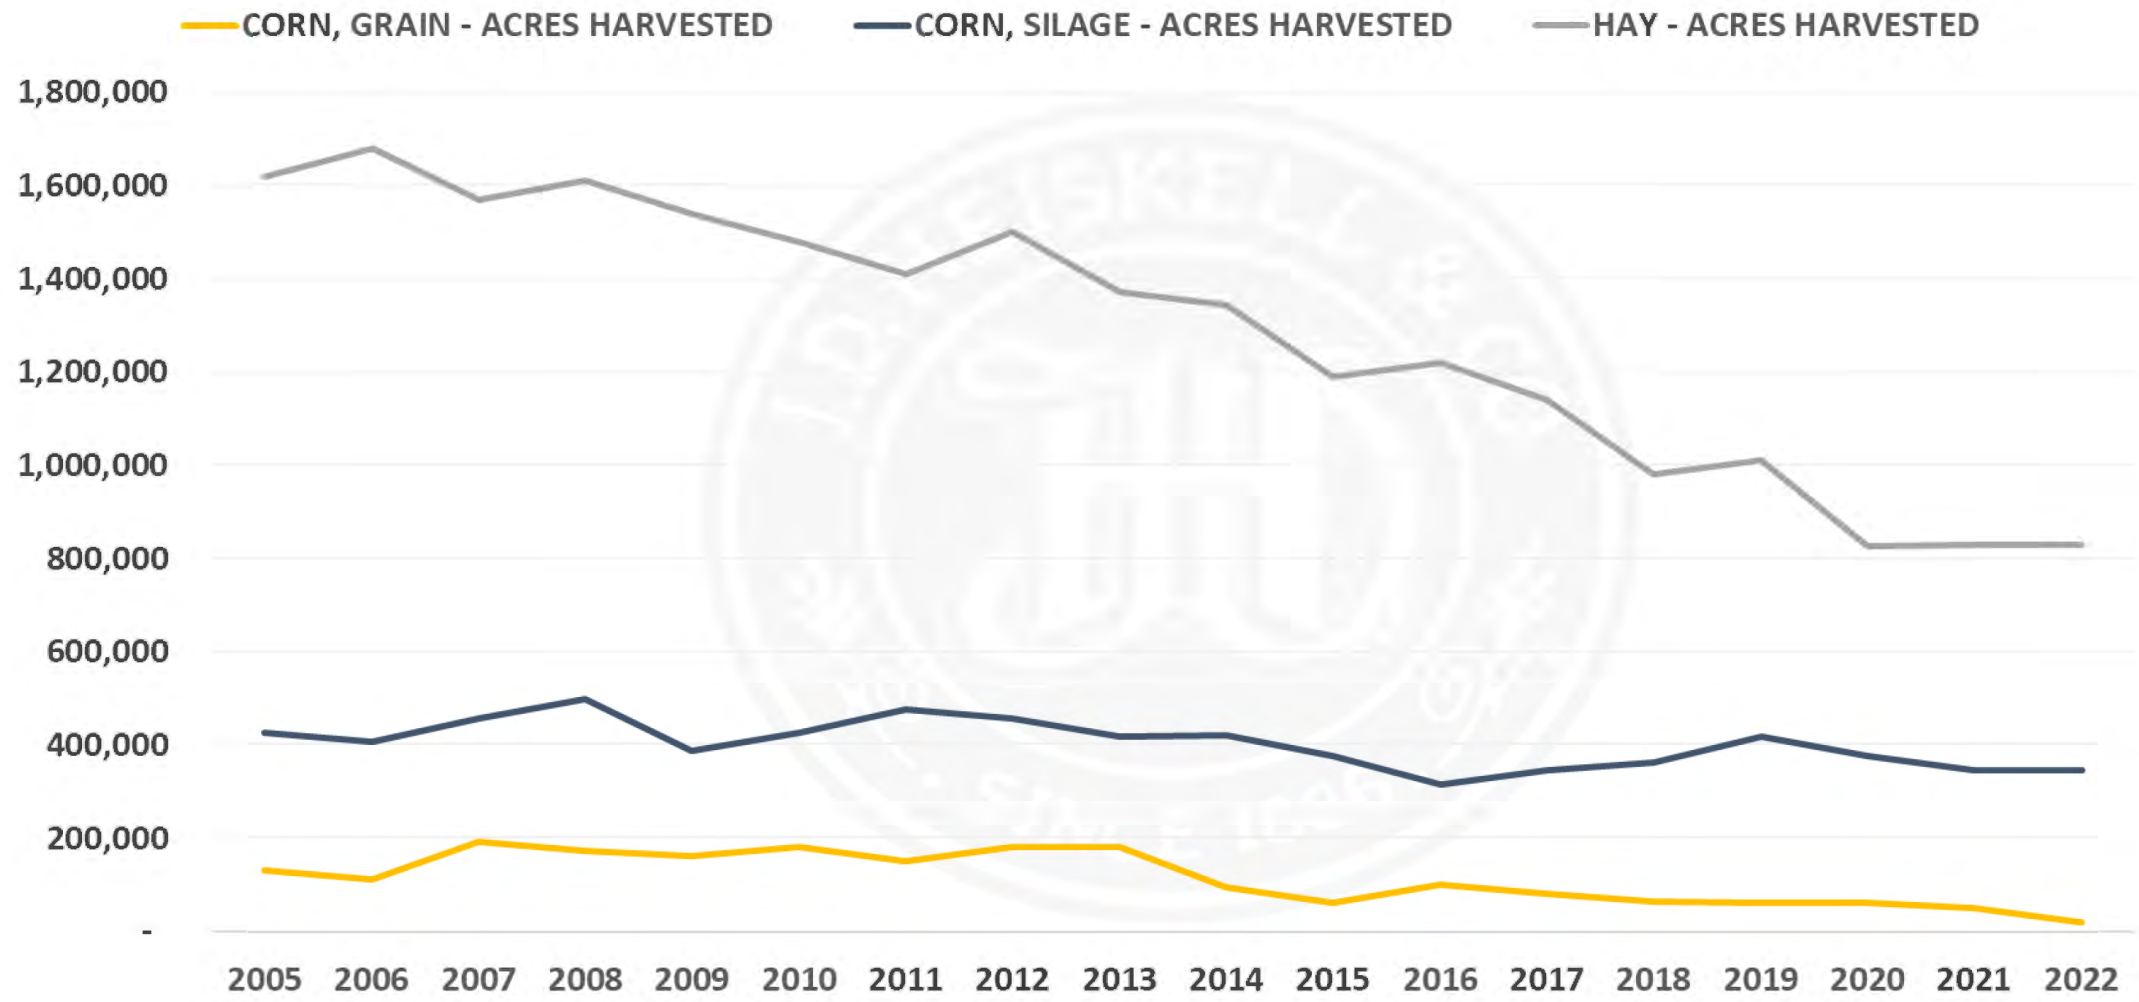

Prices across California, Colorado and Iowa

J.D. Heiskell & Co | Sep 2023

JDH Observed Corn Basis

Corn Basis Price Difference Vs. Iowa

JDH Observed Soybean Meal Basis

Soybean Meal Basis Price Difference Vs. Iowa

JDH Observed DDG Prices

DDG Price Difference Vs. Iowa

Corn Grain and Silage & Hay Acres Harvested California

Source: USDA NASS

Corn Grain and Silage & Hay Acres Harvested Colorado

Source: USDA NASS

Transportation Costs Central NE to Central San Joaquin Valley California