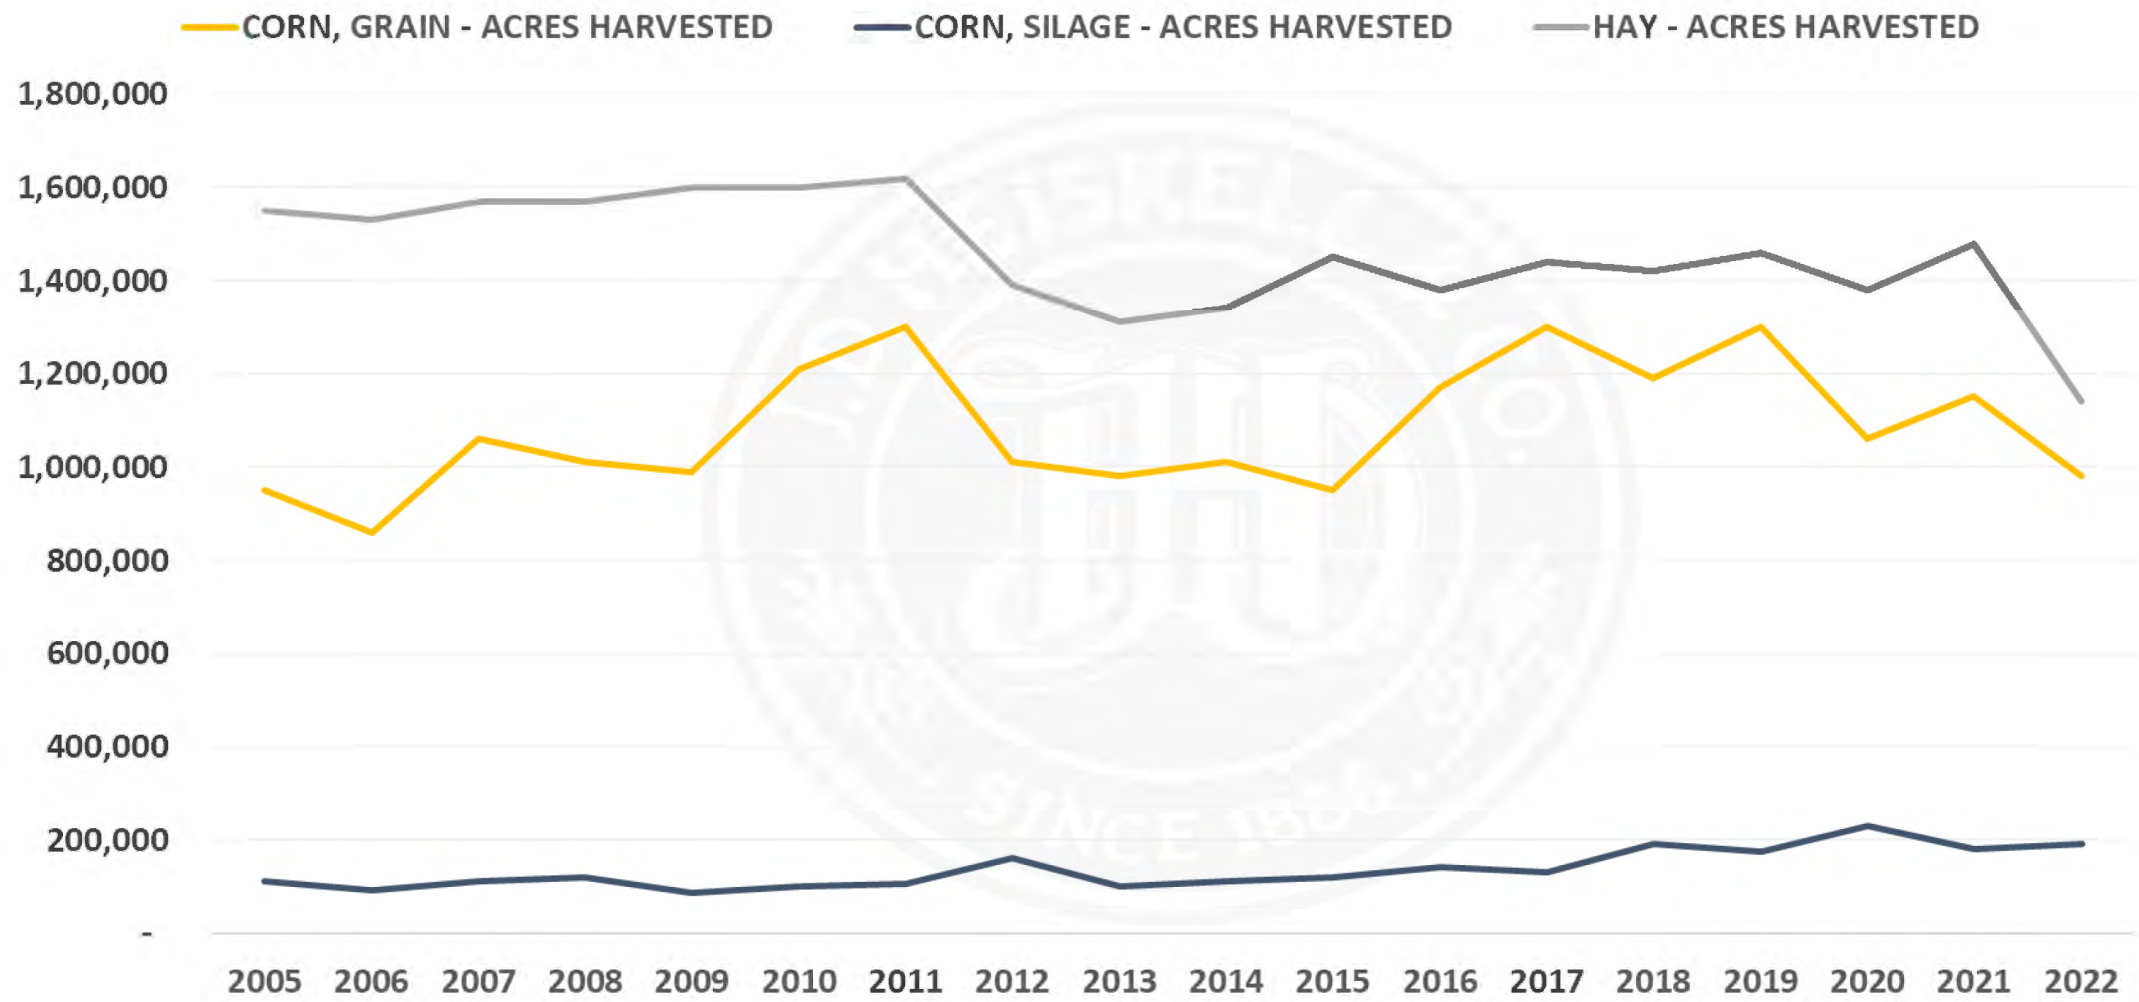

JDH Observed DDG Prices

DDG Price Difference Vs. Iowa

Corn Grain and Silage & Hay Acres Harvested California

Source: USDA NASS

Corn Grain and Silage & Hay Acres Harvested Colorado

Source: USDA NASS

Transportation Costs Central NE to Central San Joaquin Valley California